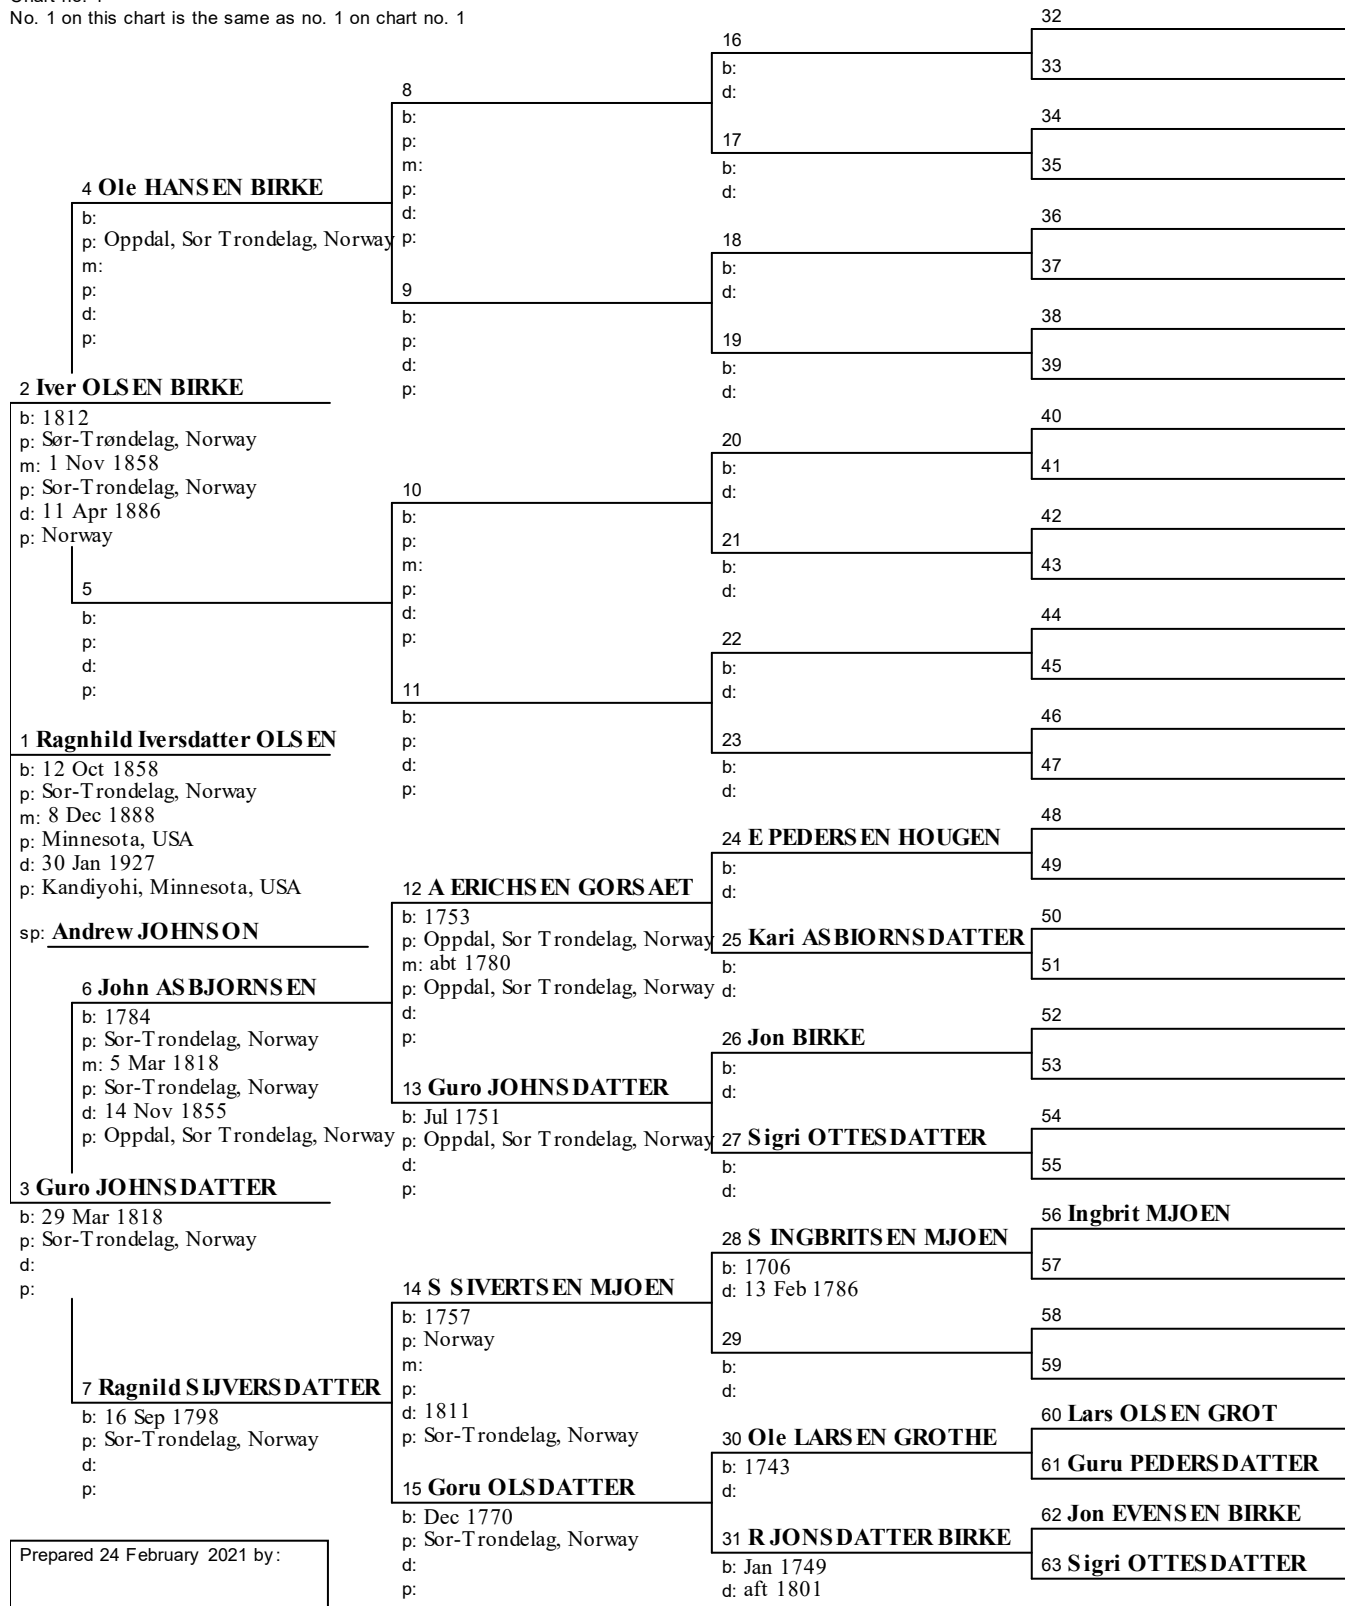

Pedigree Chart - Ragnhild Iversdatter OLSEN Chart 16

24 February 2021

Chart no. 1

No. 1 on this chart is the same as no. 1 on chart no. 1

Prepared 24 February 2021 by: